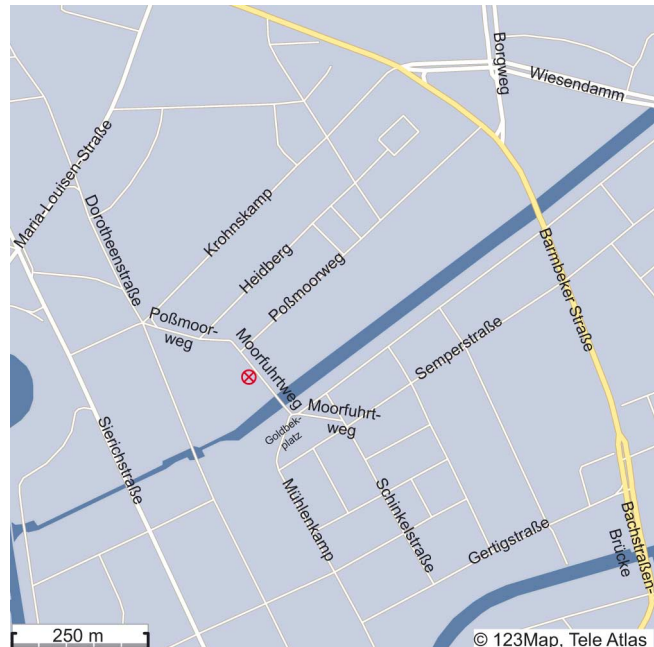

PPI AKTIENGESELLSCHAFT

How to reach us in Hamburg: Moorfuhrtweg 13

From Hamburg airport

- approx. 20 minutes by taxi
 - approx. 30 minutes by public transportation
- S1, direction Ohlsdorf, until station Ohlsdorf → U1, direction Farmsen, until station Hudtwalckerstraße → bus 25, direction Burgstr., until Goldbekplatz

From Hamburg main station

- approx. 15 minutes by taxi
 - approx. 20 minutes by public transportation
- bus 6, direction Borgweg, exit Hbf./Kirchenallee, until Goldbekplatz

By car

- from the south via the A1
exit at Kreuz (interchange) HH-Süd into the A255 until exit Veddel (end of motorway) → continue straight along Neue Elbbrücke, Veddeler Brückenstr., Billhorner Brückenstr., along Mühlendamm, Kuhmühle, Schürbeker Str., Schürbeker Bogen → turn left into Straße Lerchenfeld → continue straight on Winterhuder Weg, Herderstr. → make a gentle turn left into Bachstr. → continue straight along Bachstraßenbrücke, Barmbeker Str. → turn left into Semperstr. → turn right into Schinkelstr. → make a gentle turn left into Moorfuhrtweg → via canal bridge until you reach Moorfuhrtweg 13 (left-hand side)
- from the north via the A7
exit Schnelsen → turn left into Schleswiger Damm, direction Zentrum (centre) → continue straight along Frohmestr., Friedrich-Ebert-Str., Niendorfer Marktplatz, Kollaustr. → make a gentle turn left into Osterfeldstr. → continue straight along Lokstedter Weg, Eppendorfer Marktplatz → turn left at Eppendorfer Marktplatz → continue straight along Heinickestr., Ludolfstr., Hudtwalckerstr. → follow the street at Winterhuder Marktplatz right into Barmbeker Str. → turn right into Dorotheenstr. → continue straight on Poßmoorweg until you reach Moorfuhrtweg 13 (before canal bridge on right-hand side)
- parking facilities in the basement garage on visitors' parking lots (entrance on left building side)